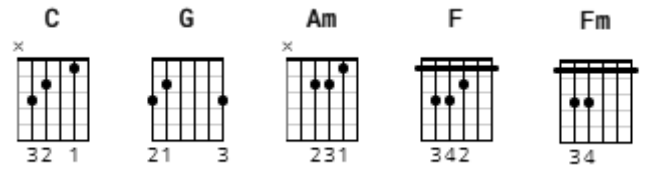

Turn Your Eyes Upon Jesus

by Helen H. Lemmel, 1922

guitar starts on 3rd string

C **G** **Am G**
O soul are you weary and troubled?

F **Dm** **C**
No light in the darkness you see?

C **C7** **F Fm**
There's light for a look at the Saviour,

C **G G7**
And life more abundant and free

C **G** **Am C**
Turn your eyes upon Je-sus,

F **Dm** **G7**
Look full in His wonderful face;

C **C7** **F Fm**
And the things of earth will grow strangely dim

C **G** **C**
In the light of His glory and grace.