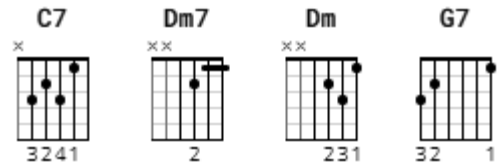

Turn Your Eyes Upon Jesus

by Helen H. Lemmel, 1922

guitar starts on 3rd string

C **G** **Am G**
O soul are you weary and troubled?

F **Dm** **C**
No light in the darkness you see?

C **C7** **F Fm**
There's light for a look at the Saviour,

C **G G7**
And life more abundant and free

C **G** **Am C**
Turn your eyes upon Je-sus,

F **Dm** **G7**
Look full in His wonderful face;

C **C7** **F Fm**
And the things of earth will grow strangely dim

C **G** **C**
In the light of His glory and grace.