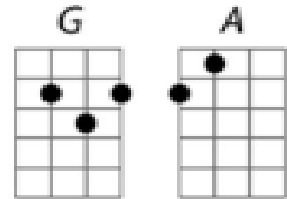

It Is Well With My Soul by Spafford \ Bliss

guitar starts on 3rd string
ukulele starts on 2nd string

G **Em** **C D** **G**
When peace like a river attendeth my way

Em **A** **D**
When sorrows like sea billows roll

G **C** **A** **D**
Whatever my lot, Thou hast taught me to say

G **C D** **G**
It is well, it is well with my soul

G D C G
It is well (it is well)

G D C G
With my soul (with my soul)

G C G D G
It is well, it is well with my soul

Though Satan should buffet, though trials should come
Let this blest assurance control
That Christ has regarded my helpless estate
And has shed His own blood for my soul

My sin - O, the bliss of this glorious thought
My sin - not in part but the whole
Is nailed to the cross and I bear it no more
Praise the Lord, praise the Lord, O my soul

And, Lord haste the day when the faith shall be sight
The clouds be rolled back as a scroll
The trump shall resound and the Lord shall descend
Even so - it is well with my soul